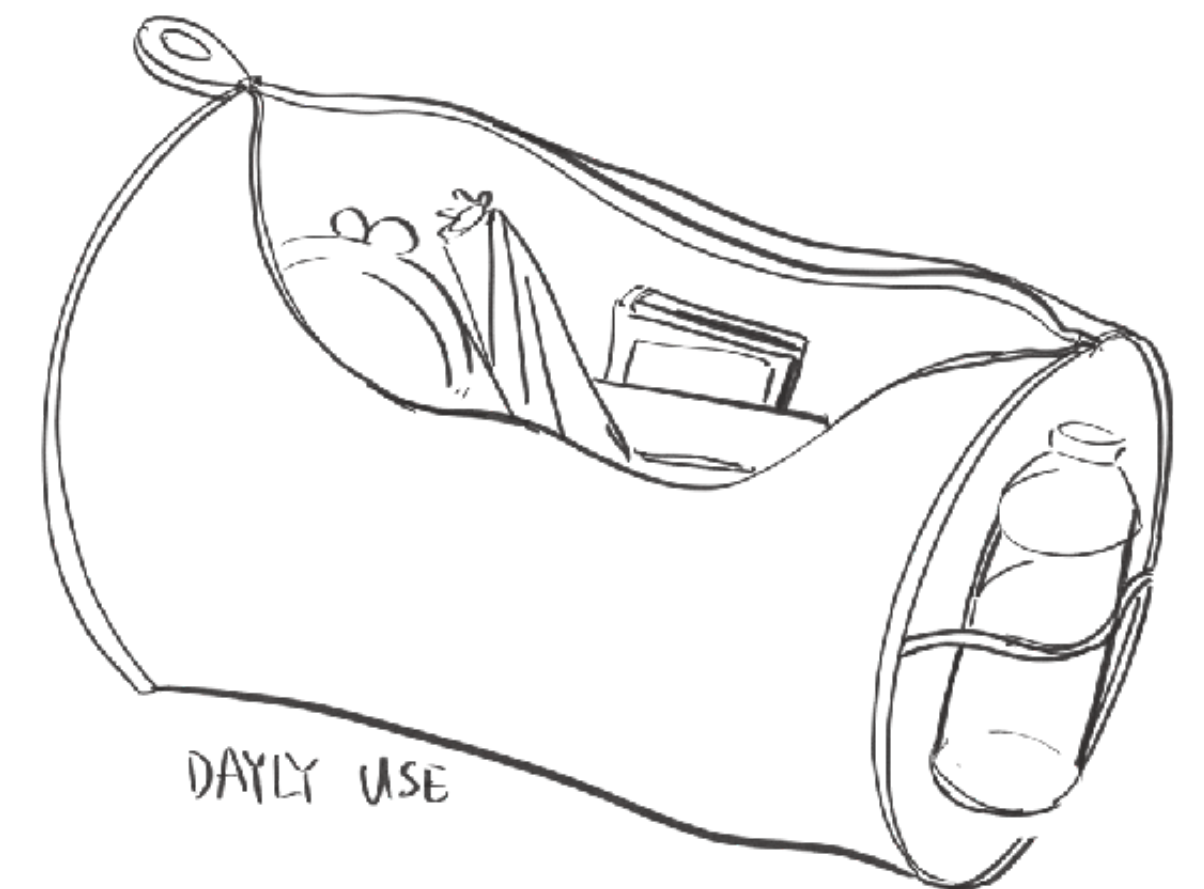

Product Concept

Package & Blanket

DAILY USE