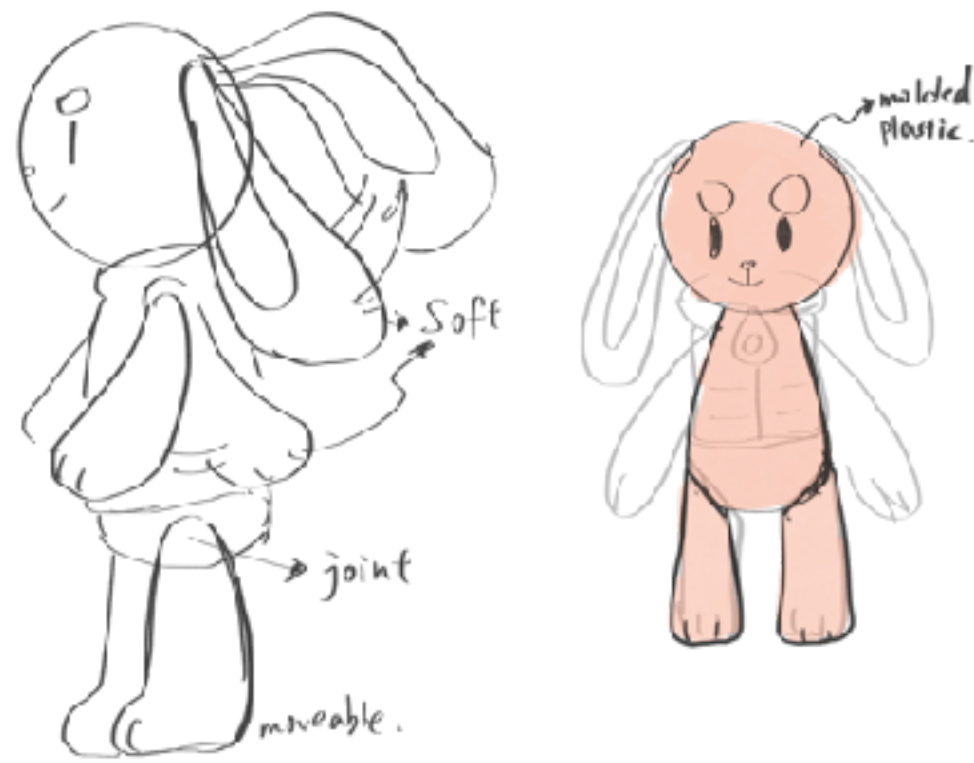

Pet Vet Play Set

Calico Critters Collectible Dollhouse

**B** BRAVE  
**U** UNITY  
**S** GOODWILL

The Rescue Squad

# Product Concept

What's inside the set

Jay the Traveler x 1

Ant the Rescuers x2

Lady Nurse Bug x1

Adventure Blanket x 1

Story + ID card x 6

### NAME:

Jay the Traveler